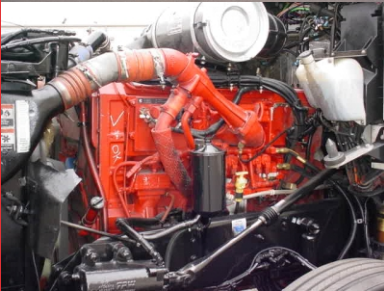

(75) 2005 Kenworth T600's
Starting At \$43950.00 With
2 year 200,000 NTP Warranty

(75) 2005 Kenworth T600's –Cummins ISX, 450 ,hp, 10 speed, air glide 380, 72" sleeper, double bunk, diamond interior, 230 wheelbase, 3.55 gear ratio, All aluminum rims, 22.5 LP, 2-120 tanks, Jake brakes, miles from 466,000 to 634,000. New Mattress, DOT, Going Fast Call Now!!!